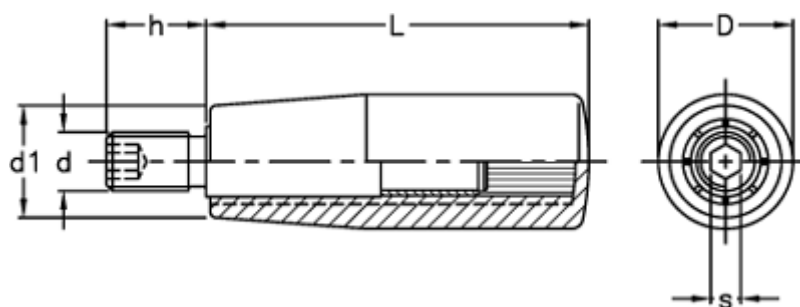

# Data Sheet

Article number: 2304024975

Description: E+G Revolving handle  
I.601/90+x-M10-INOX

## Measures

---

D	= 28
d1	= 22
d 6g	= M10
h	= 17
L	= 90
s	= 5